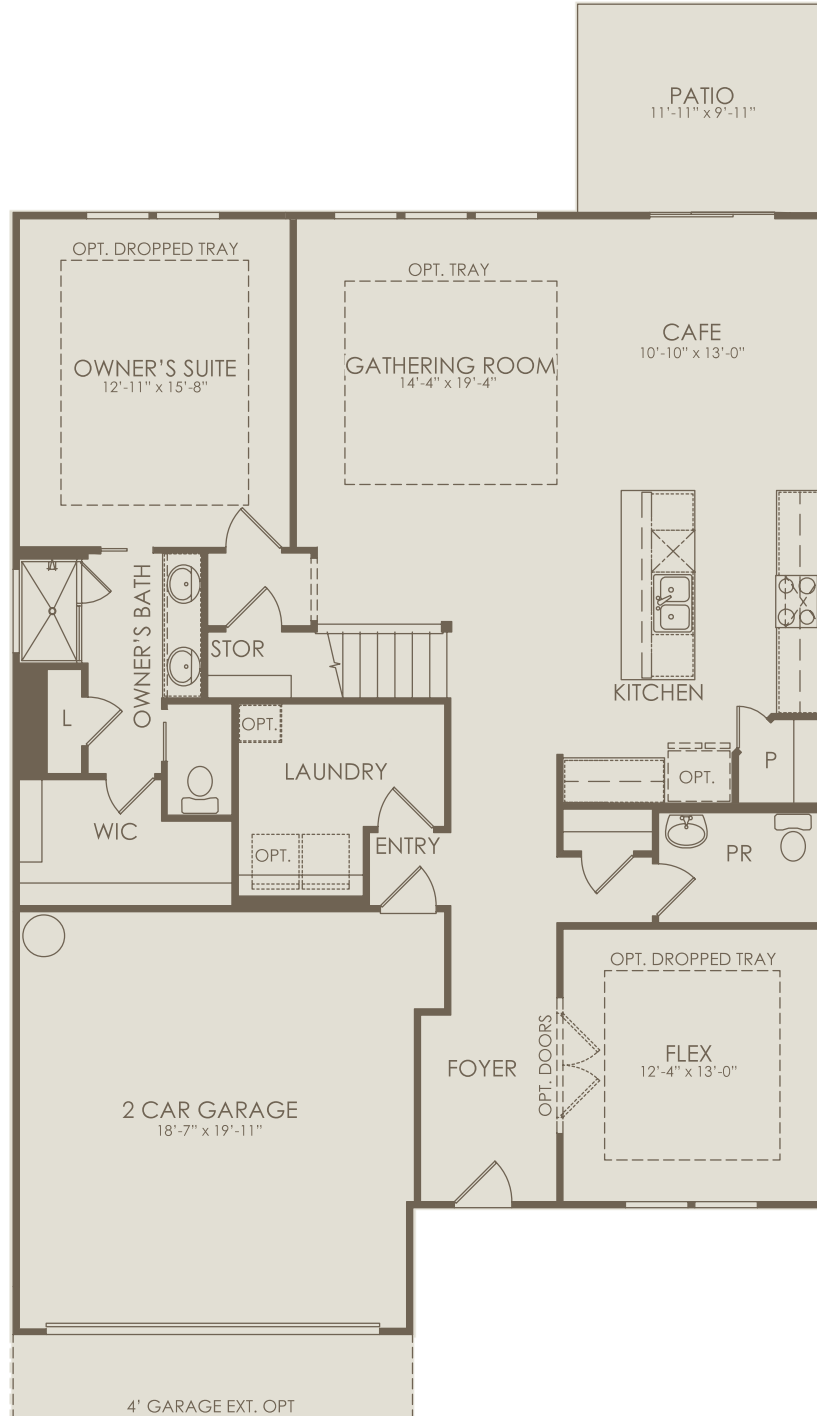

Floor 1

Options not selected include : 3 Car Garage, Shower at Bath 3, Bedroom 5, Kitchen Layout 4, Owner's Bath Layout 3, Super Shower at Owner's Bath, Covered Lanai, Pocket Sliding Glass Door, Bath 4

For this application, the company does not warrant or assume any legal liability or responsibility for the accuracy, completeness, or usefulness of any information, apparatus, product, or process disclosed. Base floor plan subject to change based on elevation selected.

Floor 2

Options not selected include : 3 Car Garage, Shower at Bath 3, Bedroom 5, Kitchen Layout 4, Owner's Bath Layout 3, Super Shower at Owner's Bath, Covered Lanai, Pocket Sliding Glass Door, Bath 4