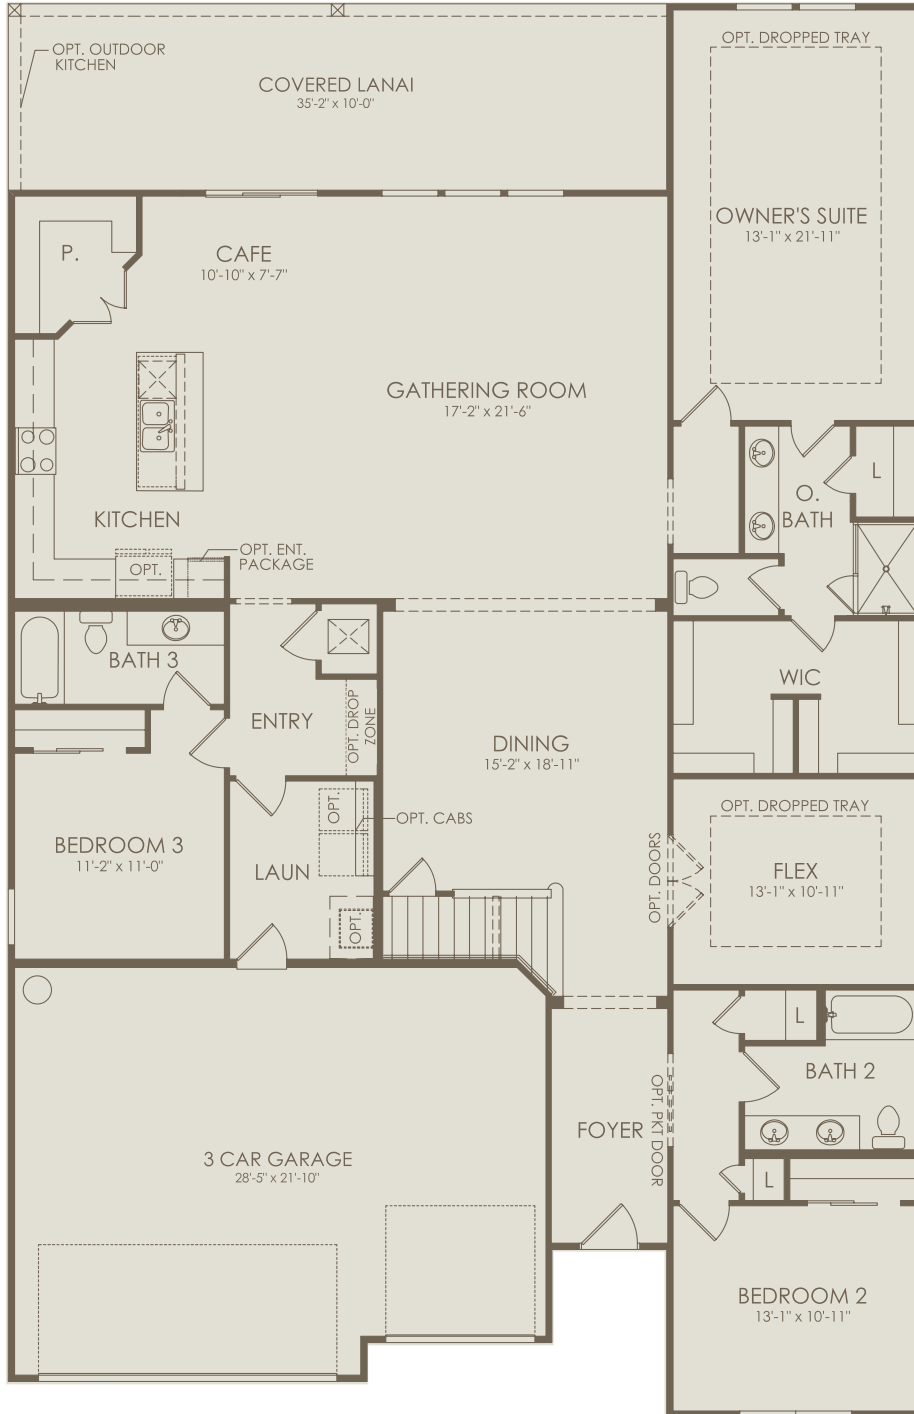

Floor 1

Options not selected include : Shower at Bath 3, Bedroom 7, Pocket Sliding Glass Door at Gathering Room, Kitchen Layout 4, Owner's Bath 3, Owner's Bath 6, Sliding Glass Door at Owner's Suite

For this application, the company does not warrant or assume any legal liability or responsibility for the accuracy, completeness, or usefulness of any information, apparatus, product, or process disclosed. Base floor plan subject to change based on elevation selected.

Floor 2

Options not selected include : Shower at Bath 3, Bedroom 7, Pocket Sliding Glass Door at Gathering Room, Kitchen Layout 4, Owner's Bath 3, Owner's Bath 6, Sliding Glass Door at Owner's Suite

For this application, the company does not warrant or assume any legal liability or responsibility for the accuracy, completeness, or usefulness of any information, apparatus, product, or process disclosed. Base floor plan subject to change based on elevation selected.