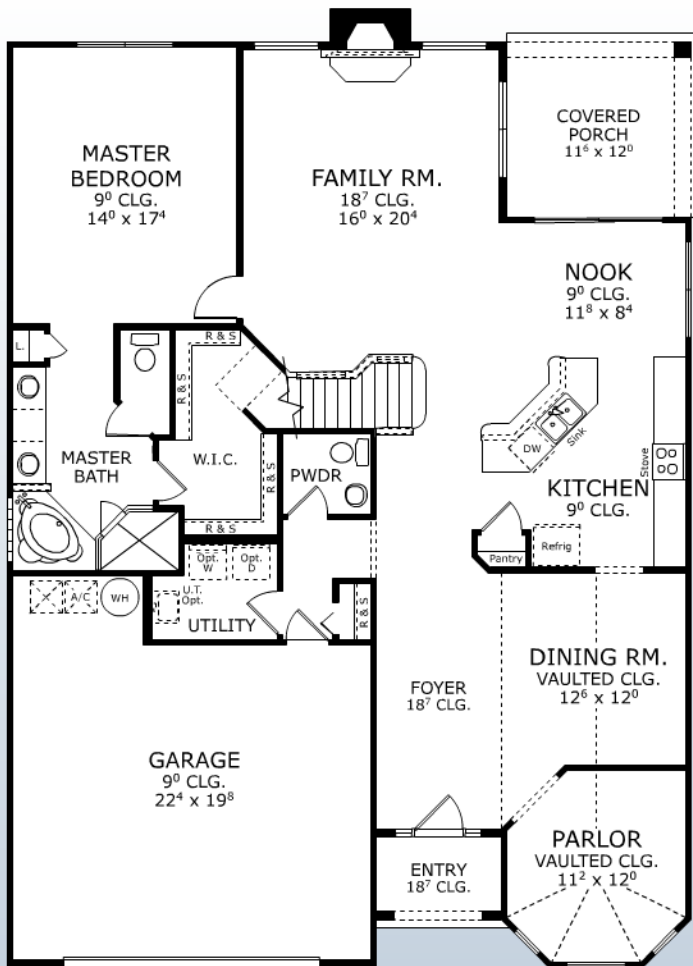

Living Area	2,254
Garage	501
Covered Porch	127
Entry	41
TOTAL	2,923

The SAVANNAH II

FIRST FLOOR

SECOND FLOOR