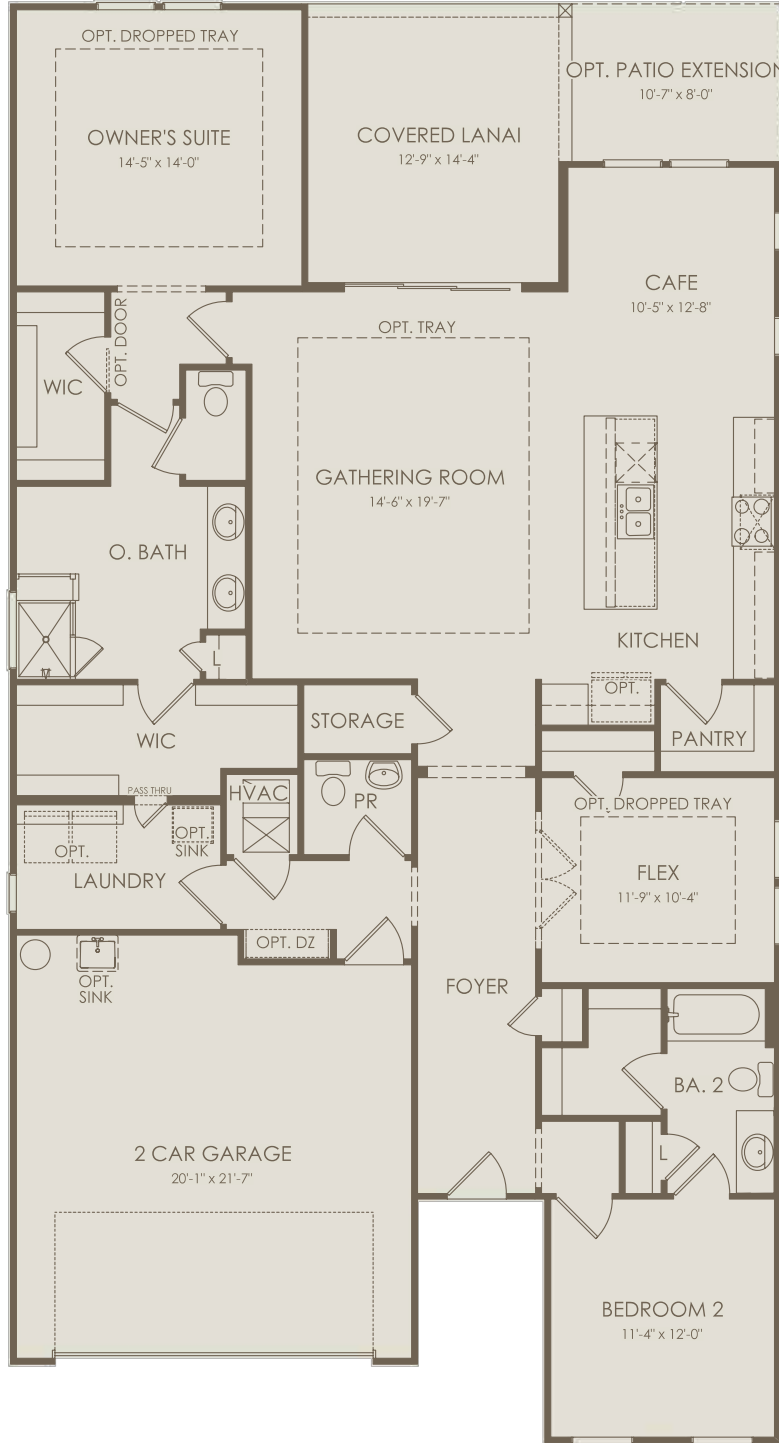

Floor 1

Options not selected include : 4' Garage Extension, Shower at Bath 2, Sliding Glass Door at Cafe, Covered Lanai Extension, Sunroom, Bedroom 3, Kitchen Layout 4, Laundry Upgrade, Owner's Bath 3, Owner's Bath 4

For this application, the company does not warrant or assume any legal liability or responsibility for the accuracy, completeness, or usefulness of any information, apparatus, product, or process disclosed. Base floor plan subject to change based on elevation selected.