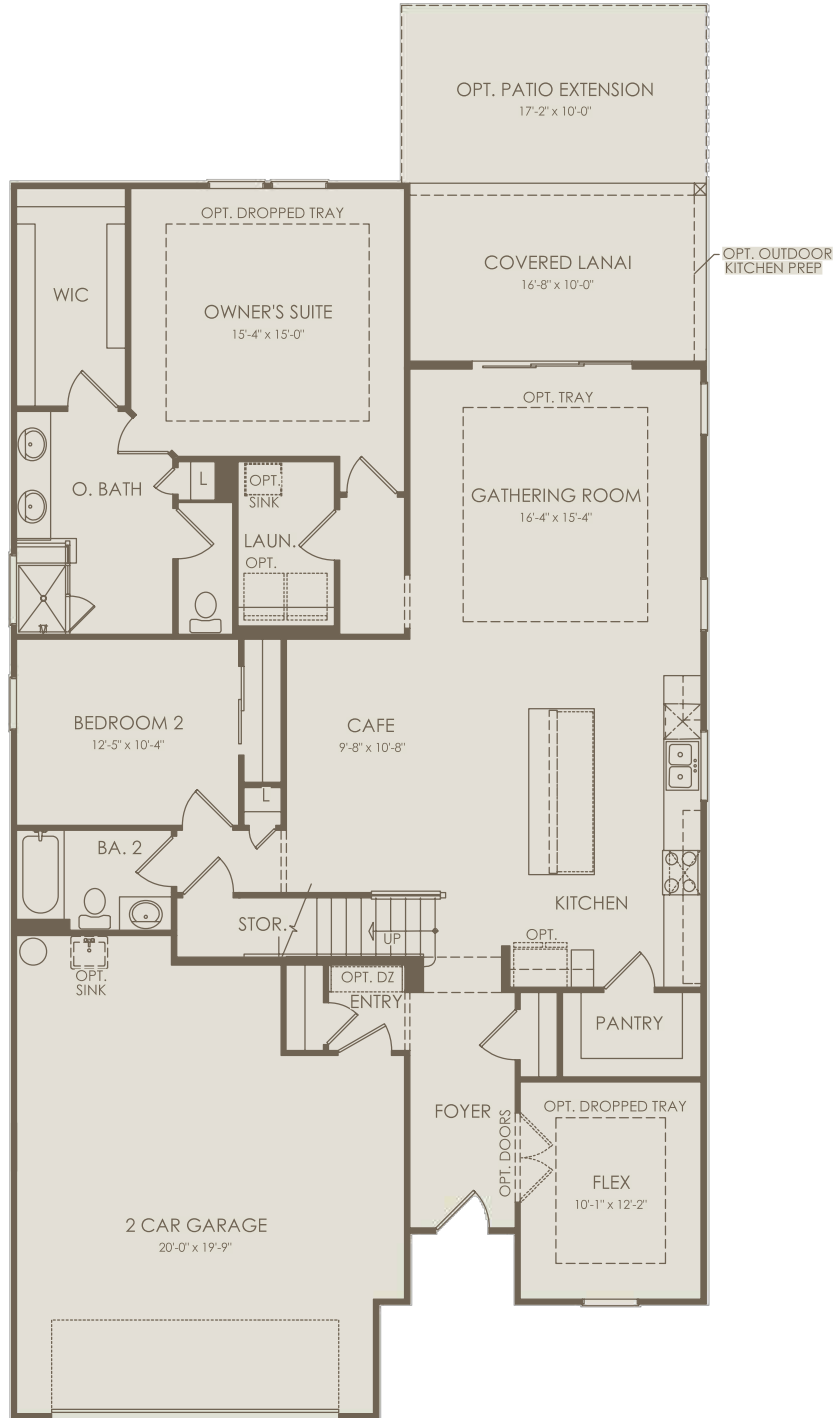

Floor 1

Options not selected include : Bedroom 3, 4' Garage Extension, Shower at Bath 2, Sunroom, Pocket Sliding Glass Door at Gathering Room, Kitchen Layout 4, Laundry Upgrade, Owner's Bath 3, Owner's Bath 6

For this application, the company does not warrant or assume any legal liability or responsibility for the accuracy, completeness, or usefulness of any information, apparatus, product, or process disclosed. Base floor plan subject to change based on elevation selected.

Floor 2

Options not selected include : Bedroom 3, 4' Garage Extension, Shower at Bath 2, Sunroom, Pocket Sliding Glass Door at Gathering Room, Kitchen Layout 4, Laundry Upgrade, Owner's Bath 3, Owner's Bath 6