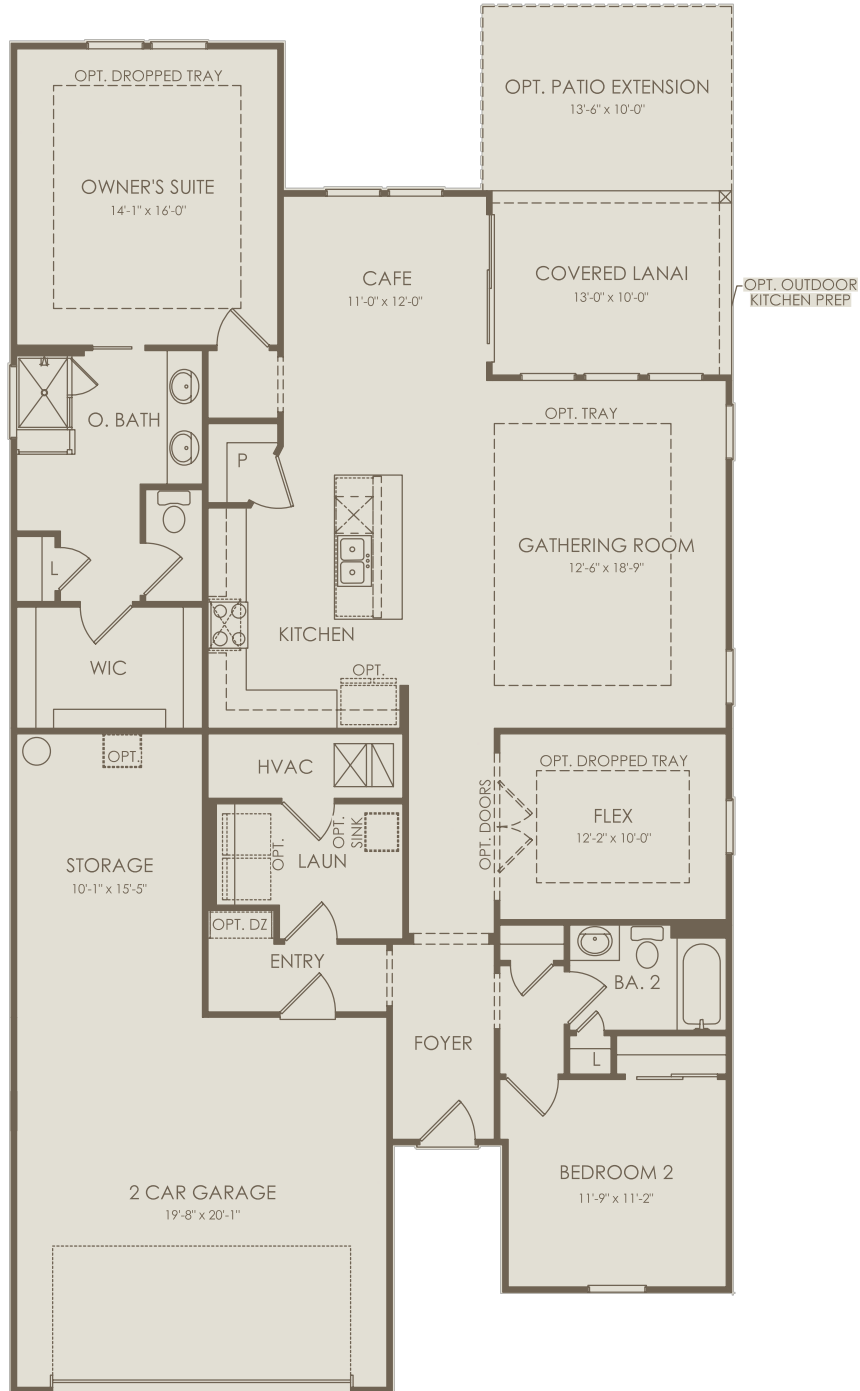

Floor 1

Options not selected include : 4' Garage Extension, Shower at Bath 2, Sliding Door at Cafe, Covered Lanai Extension, Bedroom 3, Extended Gathering Room, Pocket Sliding Door at Gathering Room, Kitchen Layout 4, Laundry Upgrade, Owner's Bath 3, Owner's Bath 6, Bath 4, Bedroom 4, Shower at Bath 4

For this application, the company does not warrant or assume any legal liability or responsibility for the accuracy, completeness, or usefulness of any information, apparatus, product, or process disclosed. Base floor plan subject to change based on elevation selected.