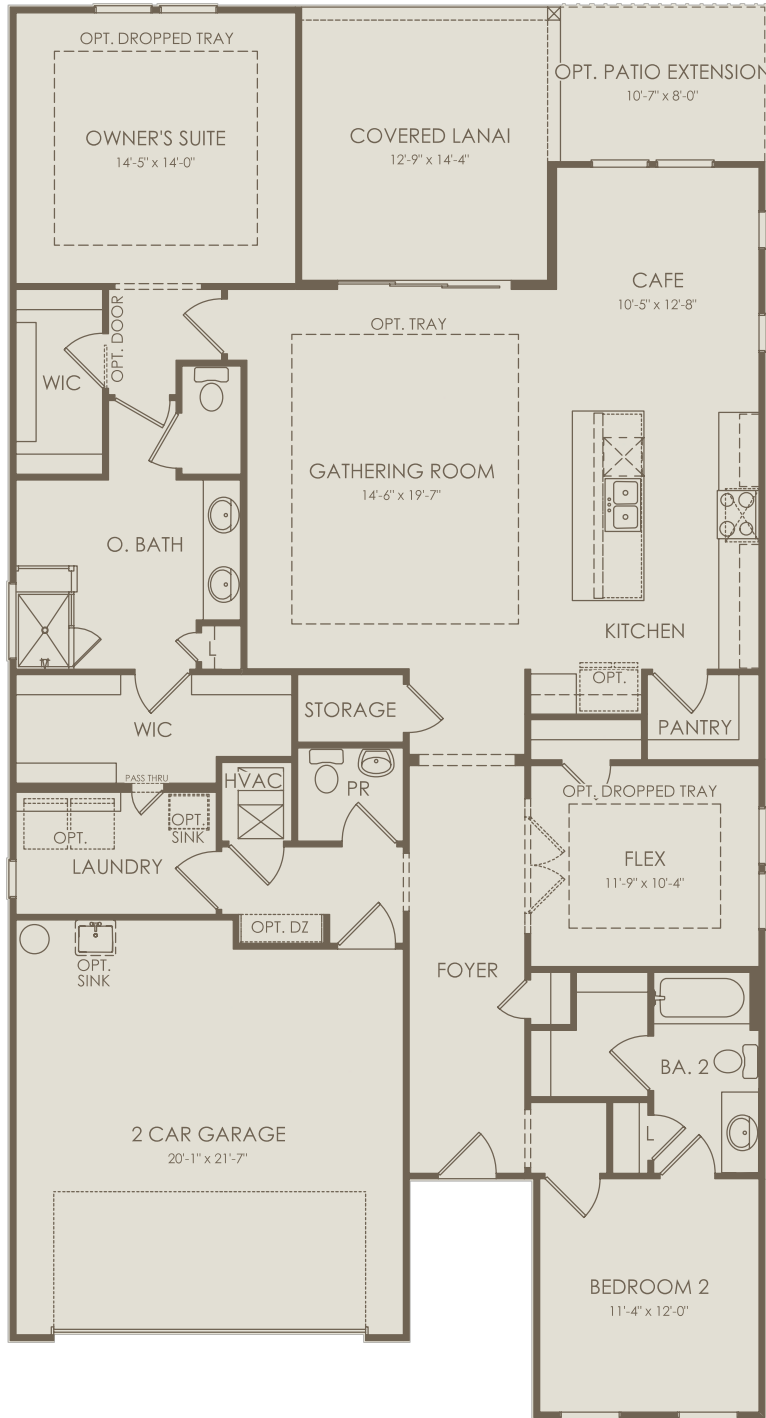

Floor 1

Options not selected include : 4' Garage Extension, Shower at Bath 2, Sliding Glass Door at Cafe, Covered Lanai Extension, Sunroom, Bedroom 3, Kitchen Layout 4, Laundry Upgrade, Owner's Bath 3, Owner's Bath 6

For this application, the company does not warrant or assume any legal liability or responsibility for the accuracy, completeness, or usefulness of any information, apparatus, product, or process disclosed. Base floor plan subject to change based on elevation selected.