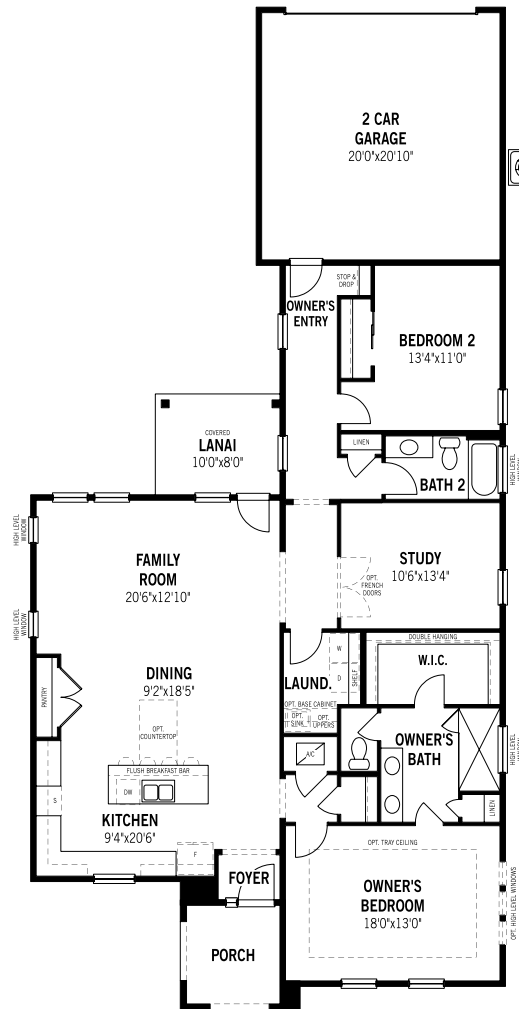

Beecher - First Floor

Unselected Options:

Bath Oasis, Bedroom 3 in Lieu of Study, Wrap Around Porch, Extended Wrap Around Porch, Fireplace, 1 Car Garage, 2' Garage Extension, Extended Lanai, Extended Lanai 2

Printed on 1/6/23

Plans and elevations are artist's renderings and may contain options which are not standard on all models. Mattamy Homes reserves the right to make changes to these floorplans, specifications, dimensions and elevations without prior notice. Stated dimensions and square footage are approximate and should not be used as representation of the home's precise or actual size. Square footage of single family homes is generally based upon ANSI Z765-2003 but may vary from time to time and without notice. Square footage of multi-family homes are generally based upon ANSI BOMA Z65.1-1996 but may vary from time to time and without notice. Revision: 10/16/2020