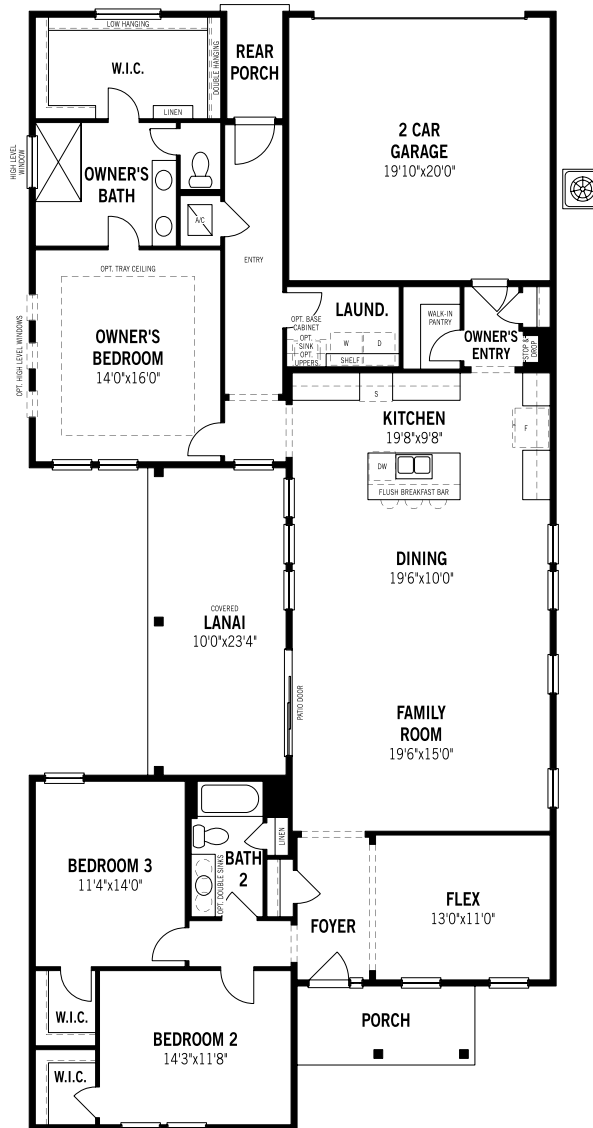

# Juniper - First Floor

Unselected Options: Fireplace, Bath Oasis, Study in Lieu of Flex, 10' Garage Extension, Extended Lanai

Printed on 1/6/23

Plans and elevations are artist's renderings and may contain options which are not standard on all models. Mattamy Homes reserves the right to make changes to these floorplans, specifications, dimensions and elevations without prior notice. Stated dimensions and square footage are approximate and should not be used as representation of the home's precise or actual size. Square footage of single family homes is generally based upon ANSI Z765-2003 but may vary from time to time and without notice. Square footage of multi-family homes is generally based upon ANSI BOMA Z65.1-1996 but may vary from time to time and without notice.