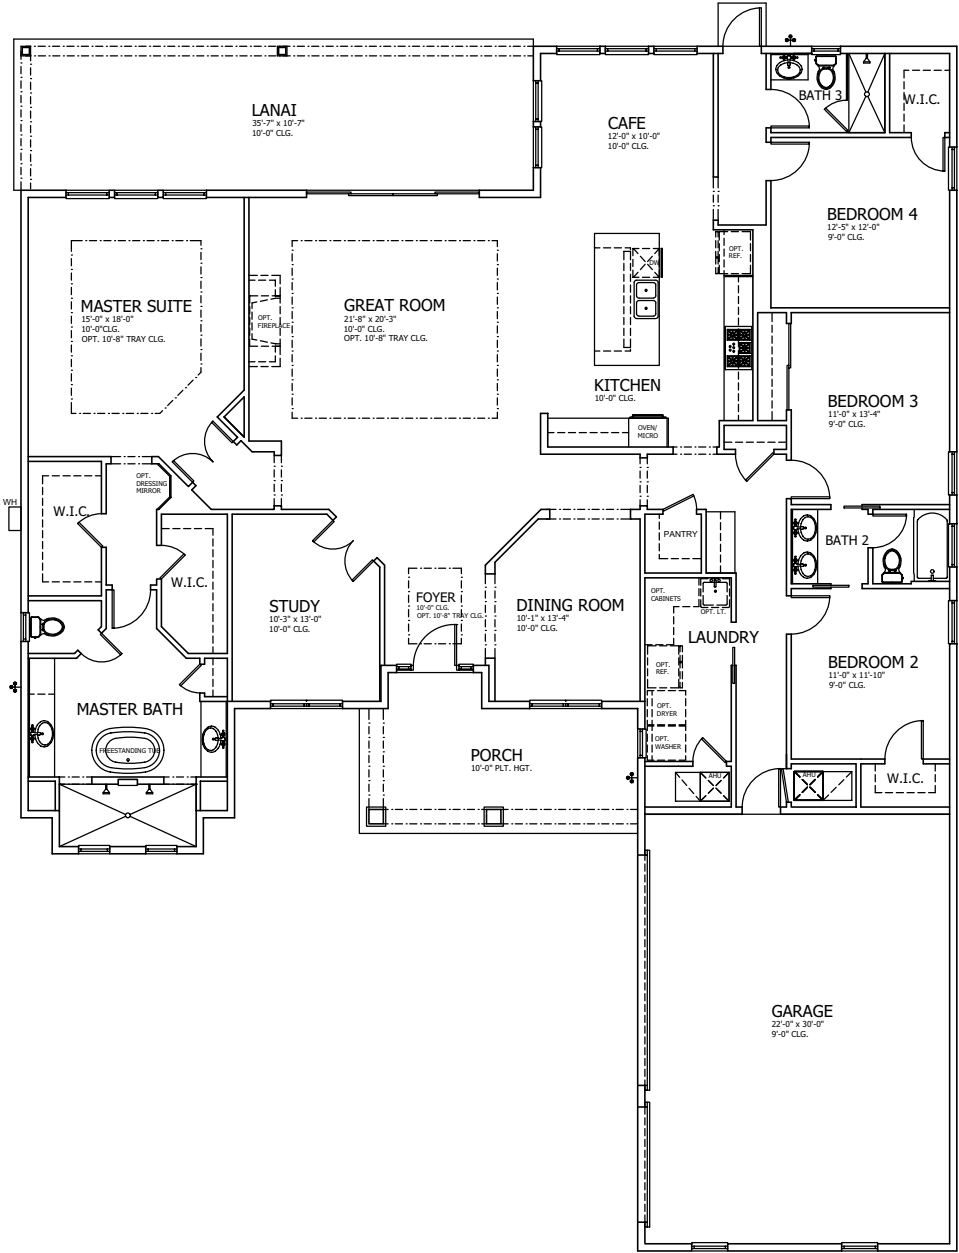

# BENJAMIN COASTAL

**4 BEDROOMS**

**3 BATHROOMS**

**3 CAR GARAGE**

**2,898 SQUARE FEET**