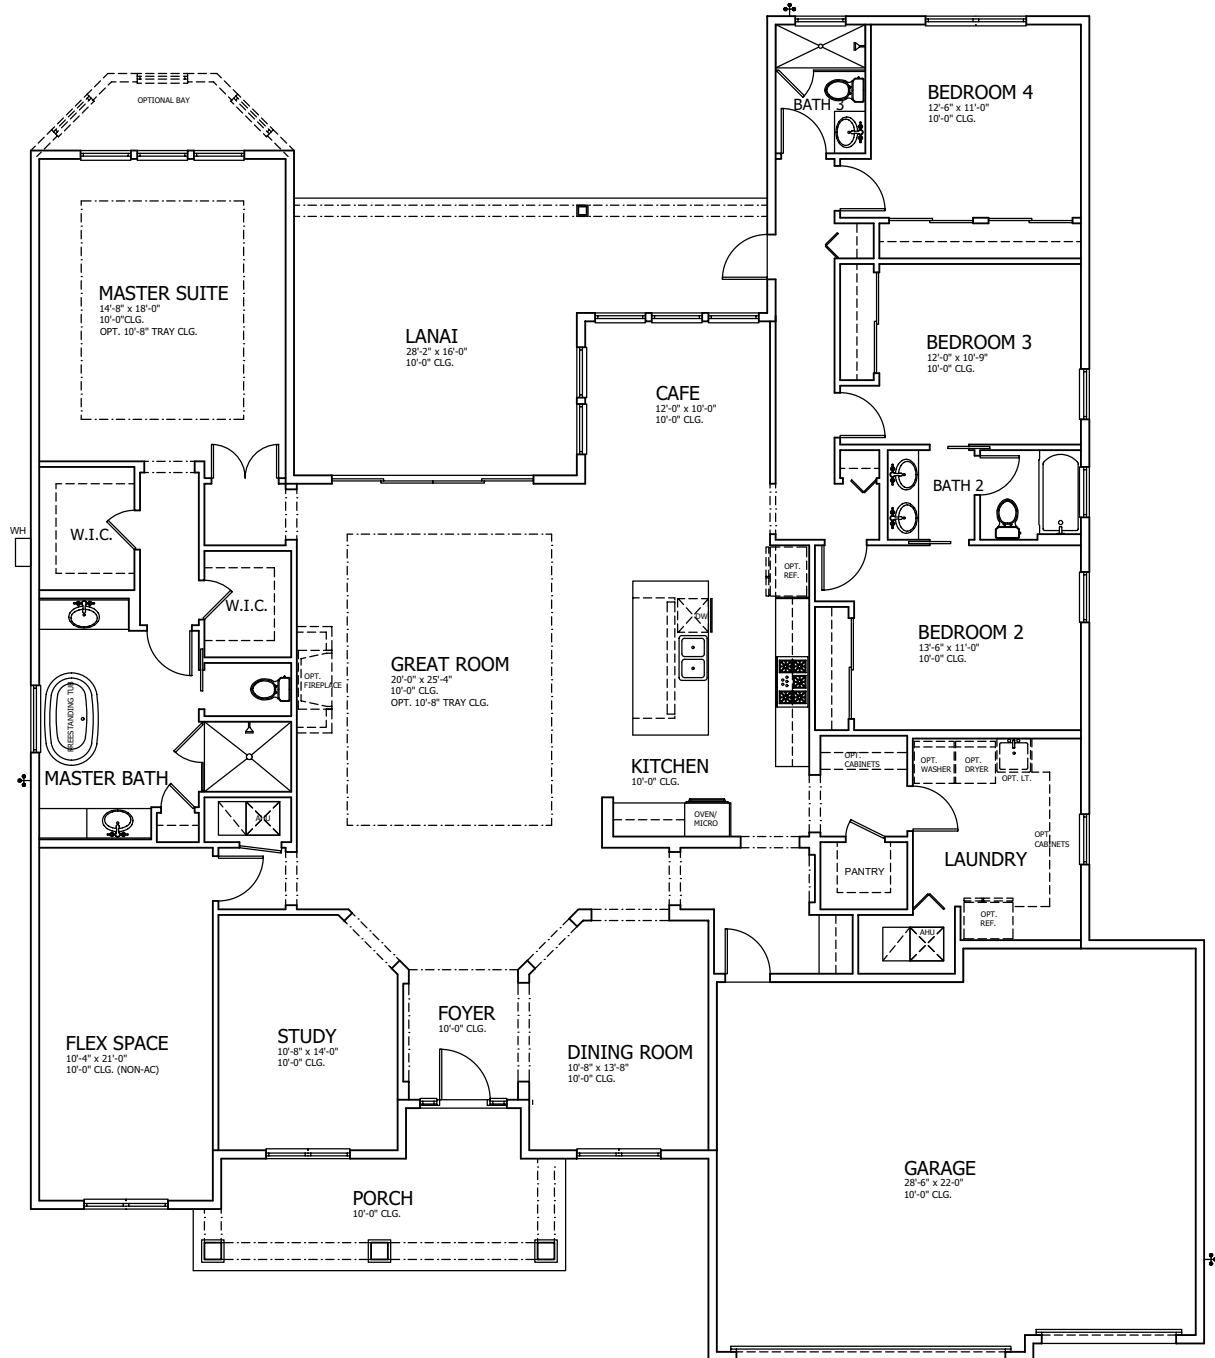

DREW II COASTAL

4 BEDROOMS

3 BATHROOMS

3 CAR GARAGE

3,025 SQUARE FEET