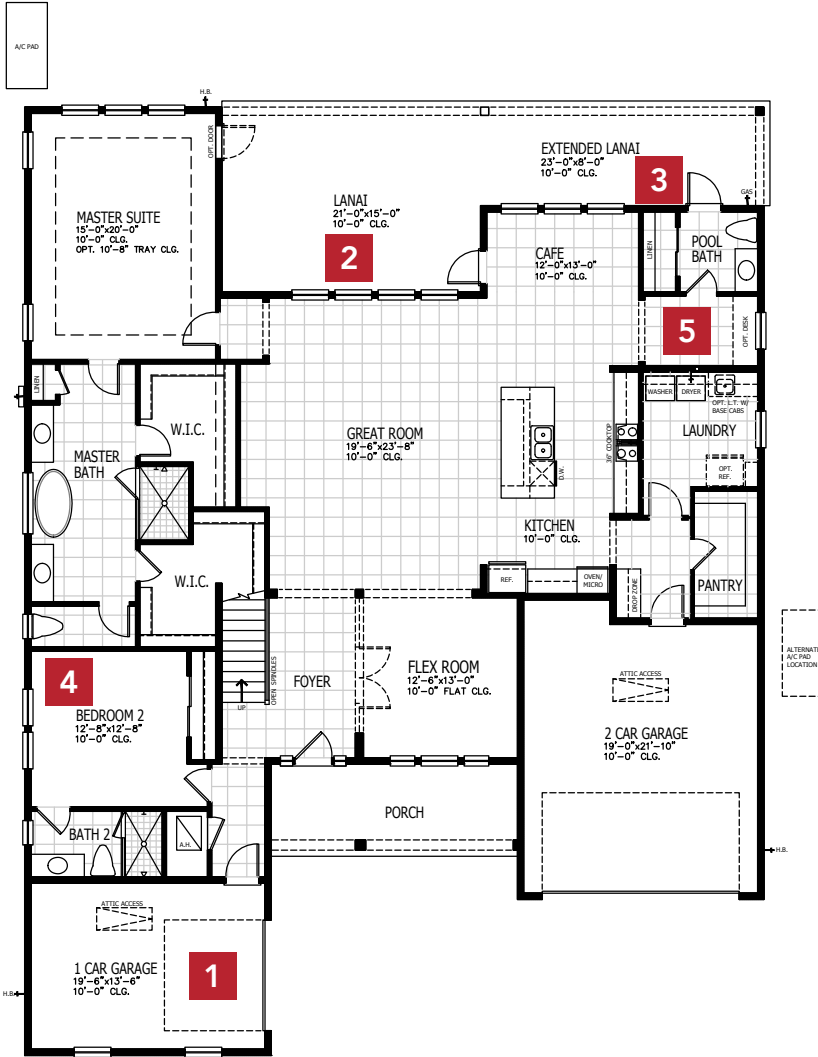

# KASIE COASTAL

## FIRST FLOOR

## SECOND FLOOR

**5 BEDROOMS**

**4-4.5 BATHROOMS**

**3-4 CAR GARAGE**

**3996-4186 SQUARE FEET**

In the interest of continuous product improvements and to meet changing market conditions, MasterCraft Builder Group reserves the right to modify floor plans, exterior elevations, specifications, features, prices and product types without prior notice or obligation. Some features may vary from plan to plan. All plans, elevation renderings, and artist's conceptions are not necessarily to scale. All square footages are approximate. Window size, type and location may vary with each elevation. 06/01/2022