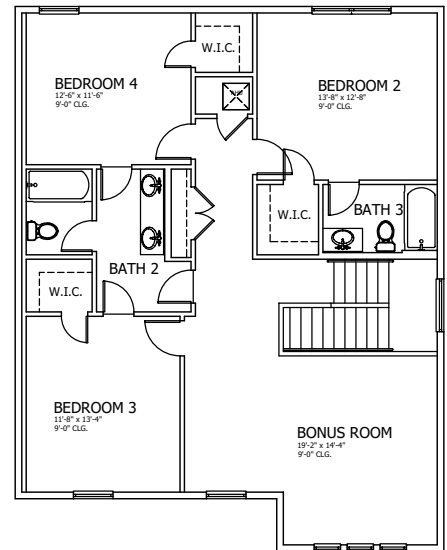

THOMAS PLUS COASTAL

FIRST FLOOR

SECOND FLOOR

5 BEDROOMS

4 BATHROOMS

3 CAR GARAGE

3,702 SQUARE FEET

In the interest of continuous product improvements and to meet changing market conditions, MasterCraft Builder Group reserves the right to modify floor plans, exterior elevations, specifications, features, prices and product types without prior notice or obligation. Some features may vary from plan to plan. All plans, elevation renderings, and artist's conceptions are not necessarily to scale. All square footages are approximate. Window size, type and location may vary with each elevation.