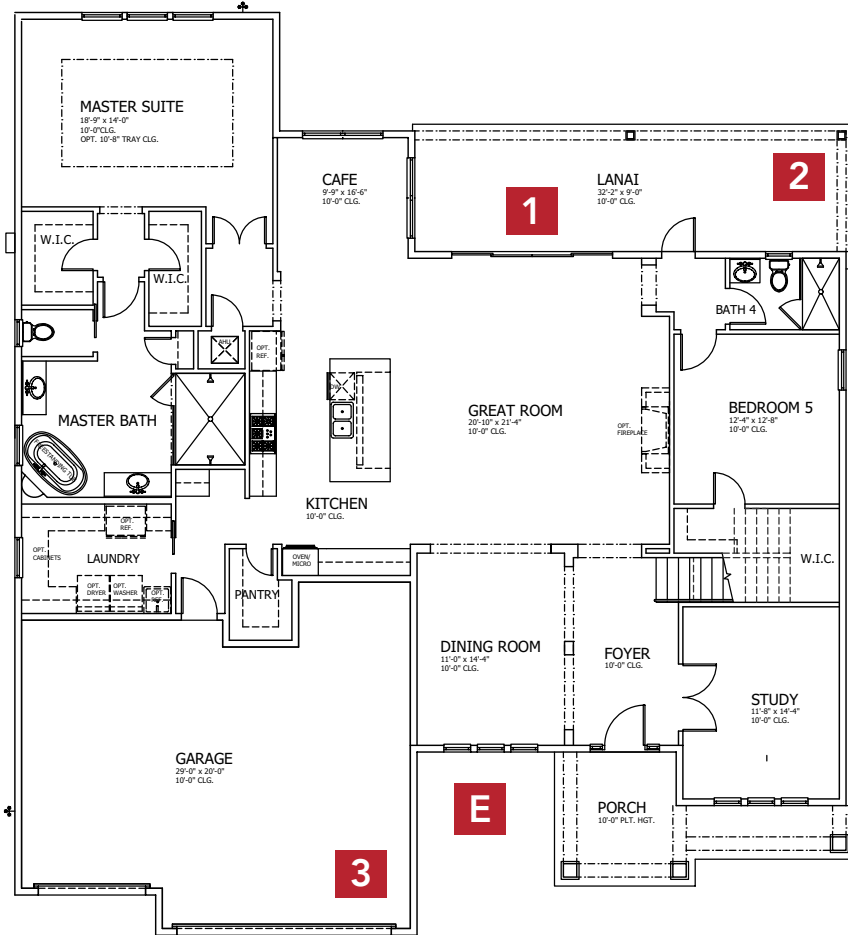

THOMAS PLUS COASTAL

FIRST FLOOR

SECOND FLOOR

5 BEDROOMS

4 BATHROOMS

3 CAR GARAGE

3,702 SQUARE FEET

In the interest of continuous product improvements and to meet changing market conditions, MasterCraft Builder Group reserves the right to modify floor plans, exterior elevations, specifications, features, prices and product types without prior notice or obligation. Some features may vary from plan to plan. All plans, elevation renderings, and artist's conceptions are not necessarily to scale. All square footages are approximate. Window size, type and location may vary with each elevation.