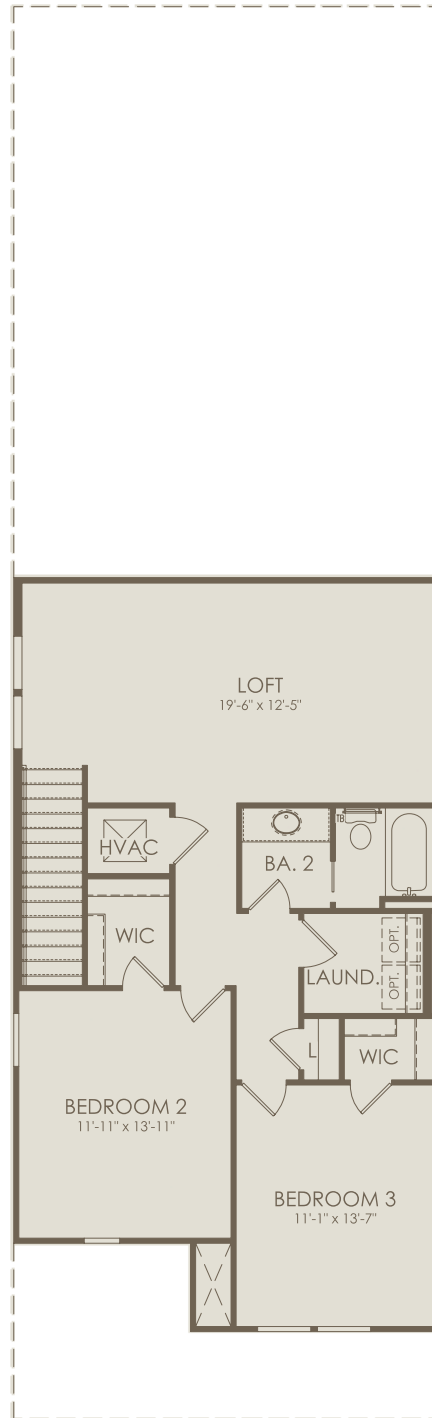

Floor 1

Options not selected include : Kitchen Layout 4, Stacked Washer/Dryer at Owner's Suite

For this application, the company does not warrant or assume any legal liability or responsibility for the accuracy, completeness, or usefulness of any information, apparatus, product, or process disclosed. Base floor plan subject to change based on elevation selected.

### Floor 2

Options not selected include : Kitchen Layout 4, Stacked Washer/Dryer at Owner's Suite

For this application, the company does not warrant or assume any legal liability or responsibility for the accuracy, completeness, or usefulness of any information, apparatus, product, or process disclosed. Base floor plan subject to change based on elevation selected.