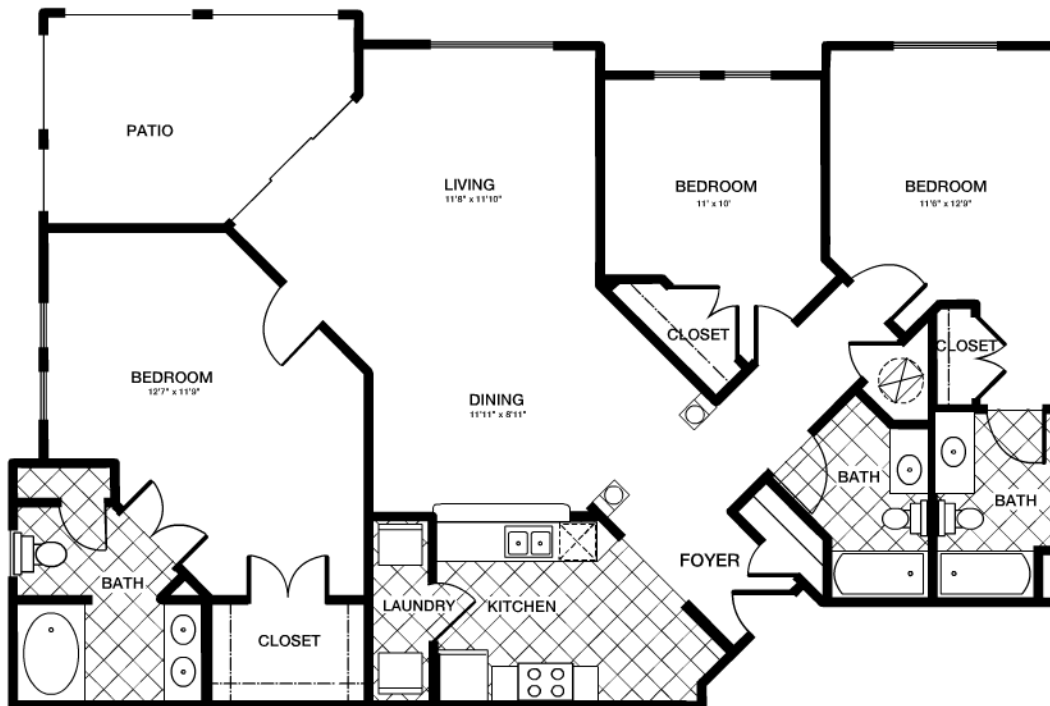

## KENSINGTON - 2

NOTE: UNIT D1-2 OCCURS ON BUILDING TYPE 1, ON THE SECOND FLOOR ONLY.

HEATED S.F. = 1,551 S.F.  
GROSS S.F. = 1,705 S.F.

VERANDA HOMES  
8290 Gate Parkway West  
Jacksonville, FL 32216  
p 866.748.6122  
f 904.332.8998