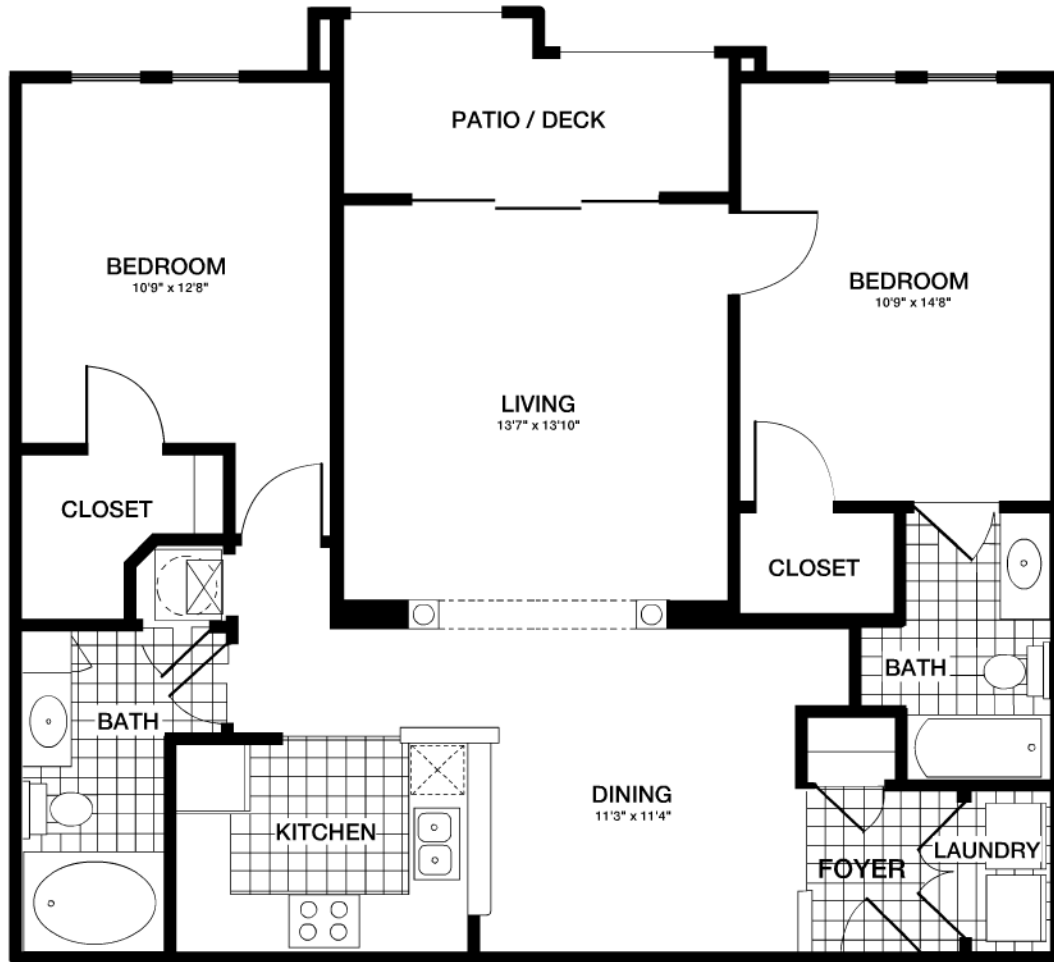

## WESTMINSTER - 2

NOTE: UNIT C2-2 OCCURS ON BUILDING TYPE 1, ON THE FIRST FLOOR ONLY.

HEATED S.F. = 1,100 S.F.  
GROSS S.F. = 1,185 S.F.

VERANDA HOMES  
8290 Gate Parkway West  
Jacksonville, FL 32216  
p 866.748.6122  
f 904.332.8998