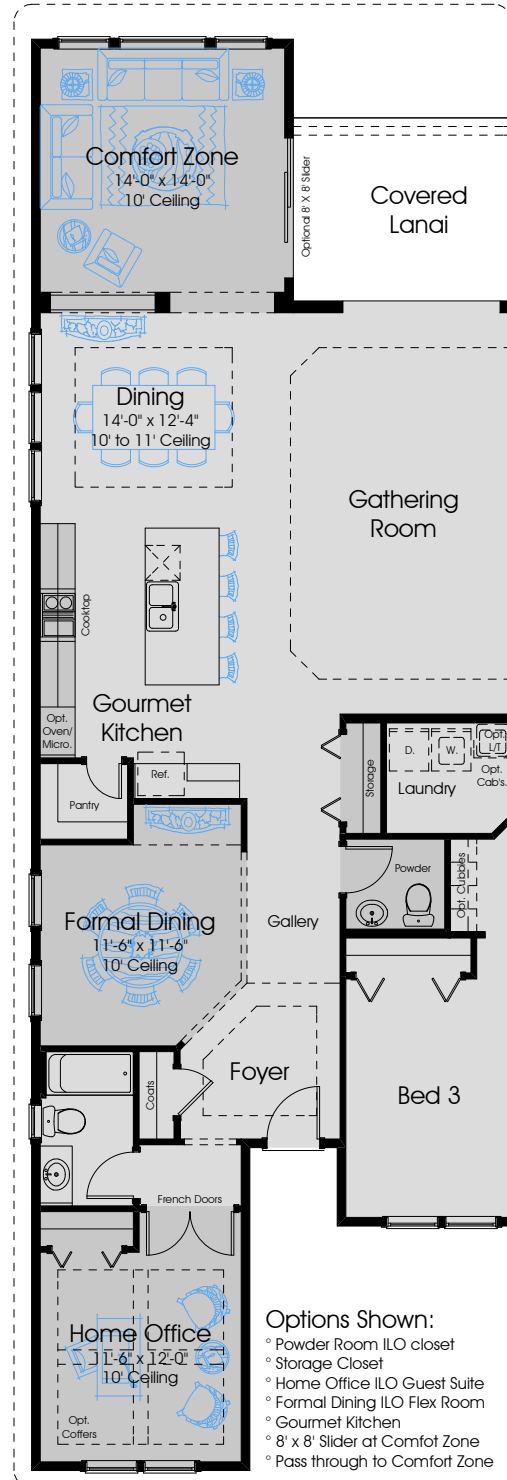

1. **Options Shown:**
2. Powder Room I/O closet
   - Storage Closet
   - Home Office I/O Guest Suite
   - Formal Dining I/O Flex Room
   - Gourmet Kitchen
   - 8' x 8' Slider at Comfort Zone
   - Pass through to Comfort Zone