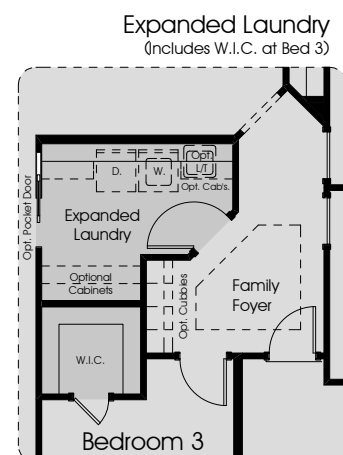

Expanded Laundry
(Includes W.I.C. at Bed 3)

1st FLOOR A/C:	2914
2nd FLOOR A/C:	N/A
TOTAL A/C:	2914
COVERED PORCHES:	238
GARAGES:	560
TOTAL COVERED:	3712

SUWANNEE (Suwannee River State Park - Live Oak, FL)
A high bluff overlooks the spot where the Withlacoochee River joins the Suwannee River on its way to the Gulf.

HIGHLIGHTS:
Vestiges of history show how important the Suwannee River was to Florida history with panoramic views of the rivers.