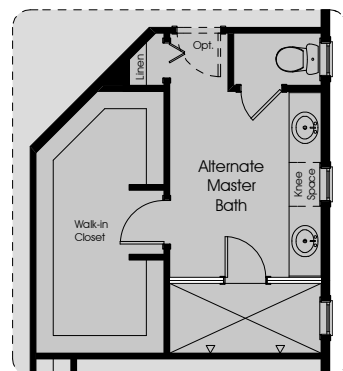

Optional Master Bath