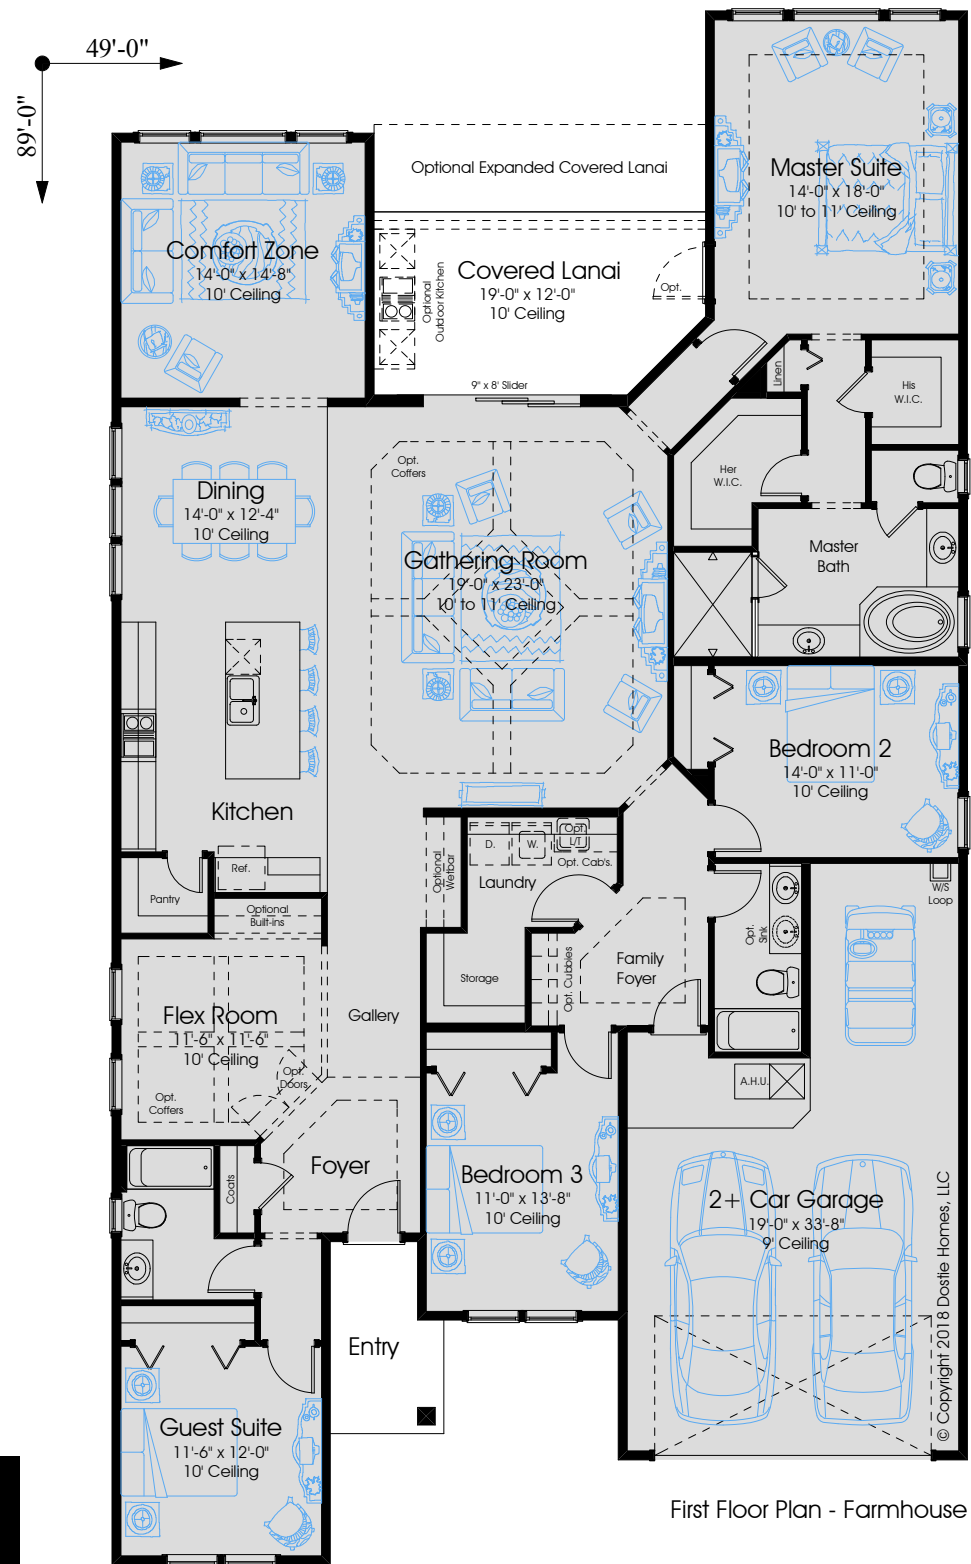

Heritage Collection

SUWANNEE 2914

2914 Pre-Planned Options

Heritage Collection

4

3

2+

First Floor Plan - Farmhouse