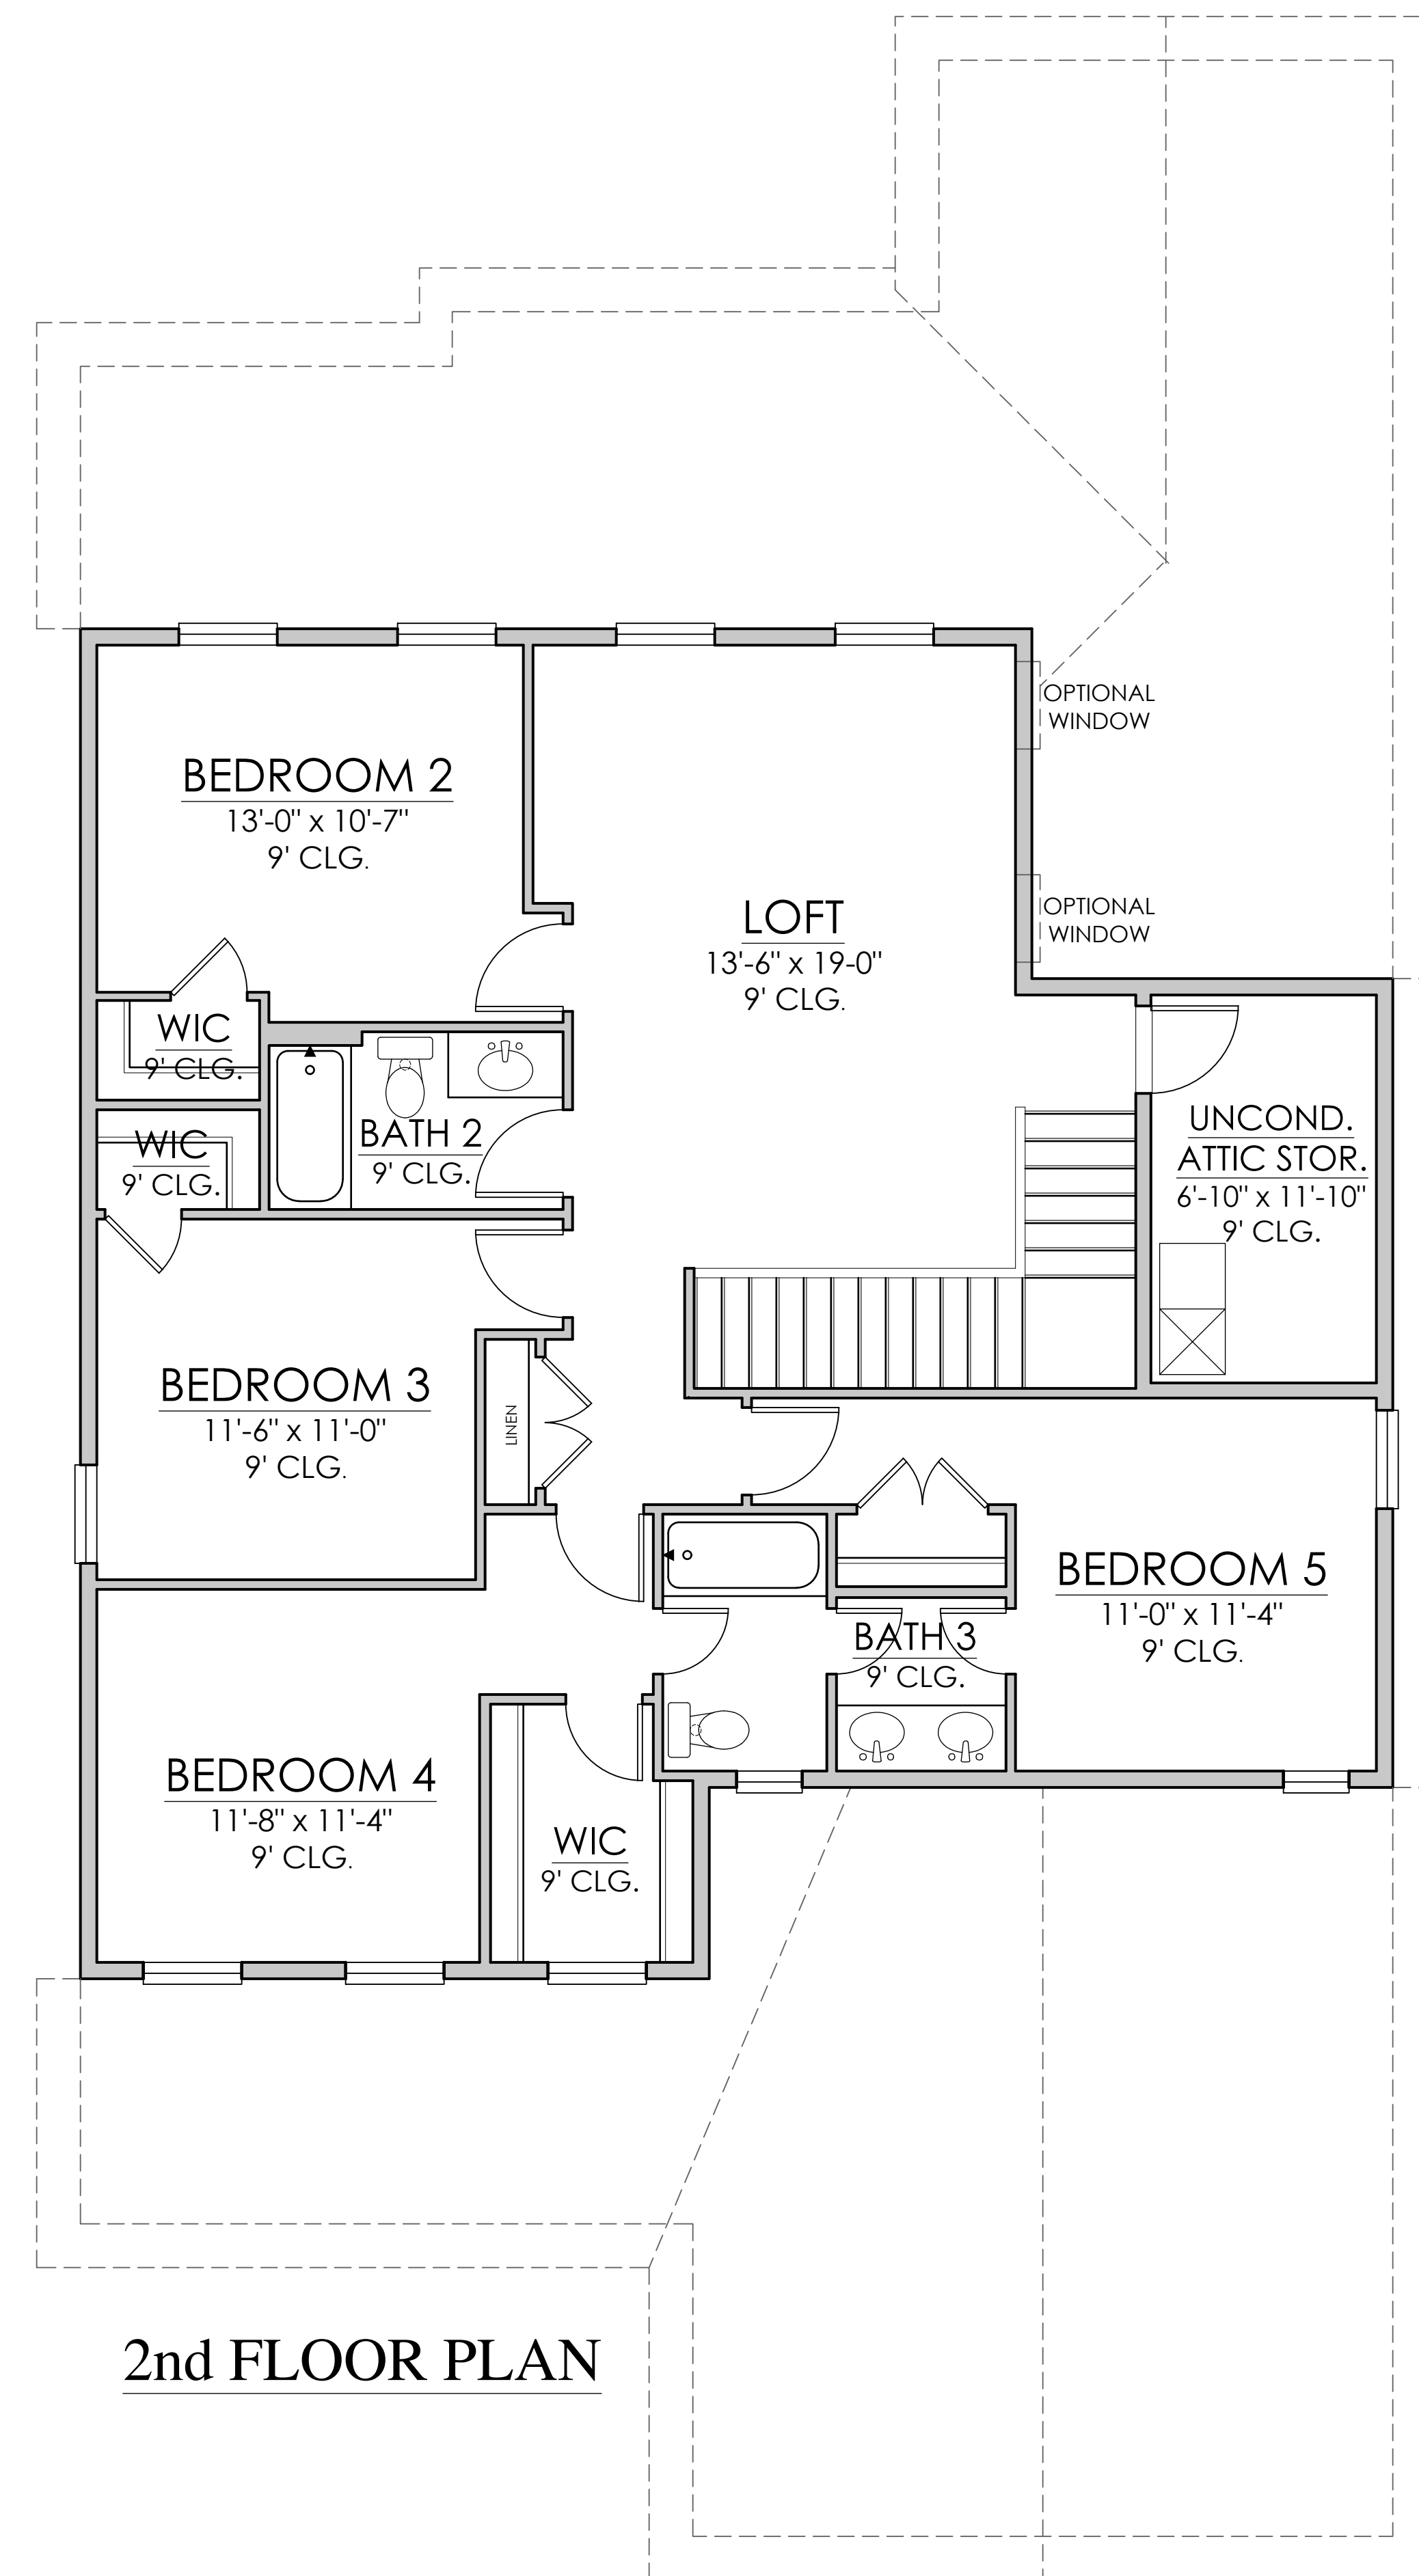

1st FLOOR PLAN

Sawyer
2900 Square Feet
 5 Bedroom/ 3.5 Bath
 Width: 40'-0" Depth: 75'-6"

2nd FLOOR PLAN