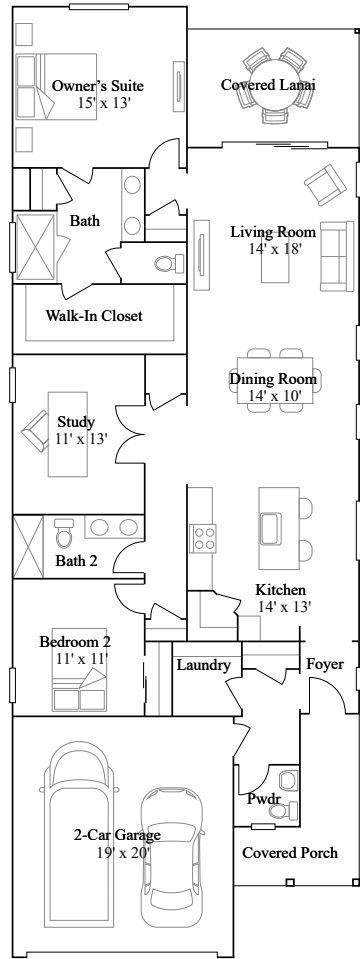

Stillwater (40s) - Royal Collection in St. Johns, FL

ALEXIA

2 bd . 2 ba . 1 half ba . 1,714 ft²

ALEXIA at Stillwater (40s) - Royal Collection in St. Johns, FL

1st Floor

Floorplan may vary by homesite. Learn more at.

<https://www.lennar.com/legal#floor-plans-and-elevations>