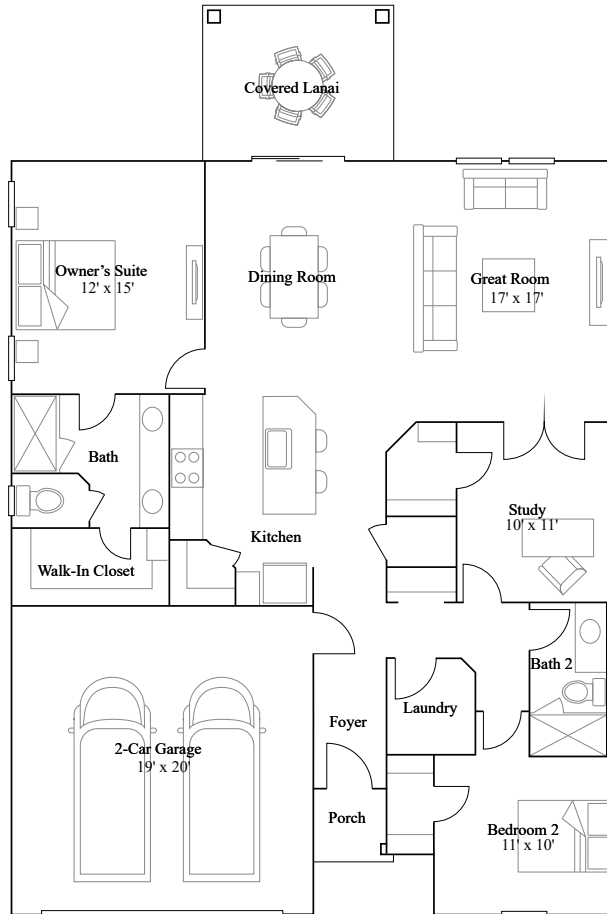

# ELAN

2 bd . 2 ba . 1,544 ft<sup>2</sup>

ELAN at Stillwater (50s) - Royal Collection in St. Johns, FL

1st Floor

Floorplan may vary by homesite. Learn more at.

<https://www.lennar.com/legal#floor-plans-and-elevations>