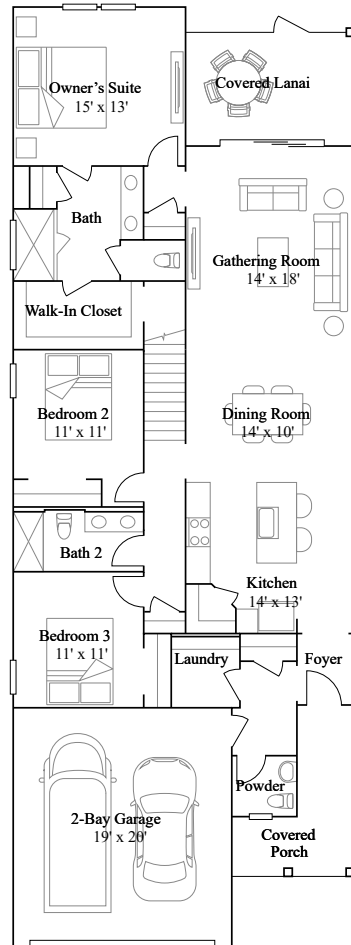

Stillwater (40s) - Royal Collection in St. Johns, FL

HAILEY

3 bd . 2 ba . 1 half ba . 1,950 ft²

HAILEY at Stillwater (40s) - Royal Collection in St. Johns, FL

1st Floor

Floorplan may vary by homesite. Learn more at.

<https://www.lennar.com/legal#floor-plans-and-elevations>

2nd Floor

Floorplan may vary by homesite. Learn more at.

<https://www.lennar.com/legal#floor-plans-and-elevations>