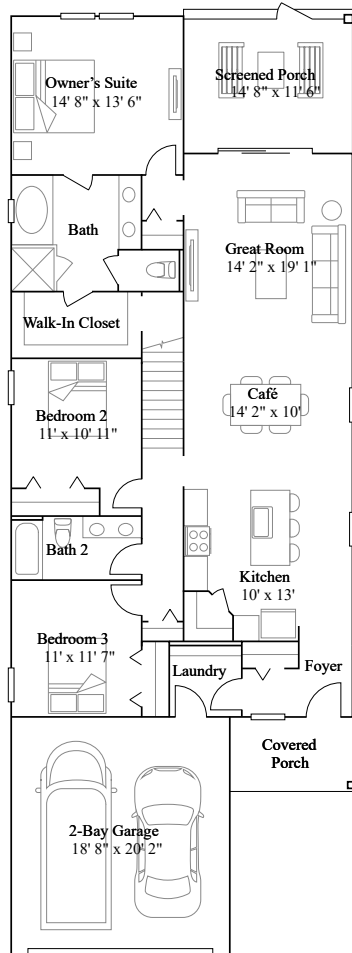

Stillwater (40s) - Royal Collection in St. Johns, FL

HAILEY II

3 bd . 2 ba . 1,897 ft²

HAILEY II at Stillwater (40s) - Royal Collection in St. Johns, FL

1st Floor

Floorplan may vary by homesite. Learn more at.

<https://www.lennar.com/legal#floor-plans-and-elevations>

2nd Floor

Floorplan may vary by homesite. Learn more at.

<https://www.lennar.com/legal#floor-plans-and-elevations>