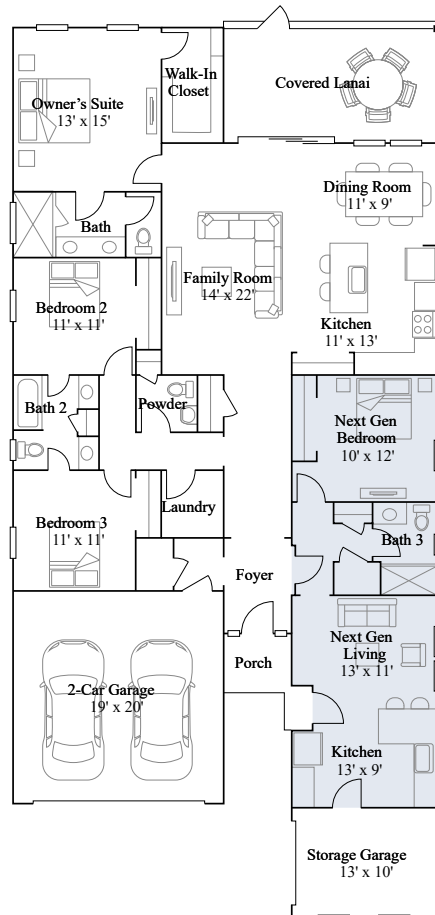

Stillwater (50s) - Royal Collection in St. Johns, FL

INDEPENDENCE

4 bd . 3 ba . 1 half ba . 2,270 ft²

INDEPENDENCE at Stillwater (50s) - Royal Collection in St. Johns, FL

1st Floor

Floorplan may vary by homesite. Learn more at.

<https://www.lennar.com/legal#floor-plans-and-elevations>