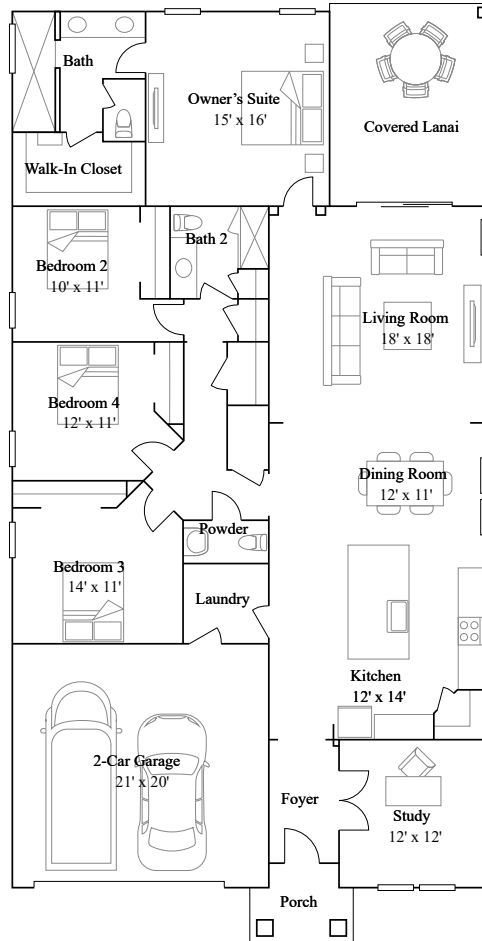

Stillwater (50s) - Royal Collection in St. Johns, FL

Sierra

4 bd . 2 ba . 1 half ba . 2,295 ft²

Sierra at Stillwater (50s) - Royal Collection in St. Johns, FL

1st Floor

Floorplan may vary by homesite. Learn more at.

<https://www.lennar.com/legal#floor-plans-and-elevations>