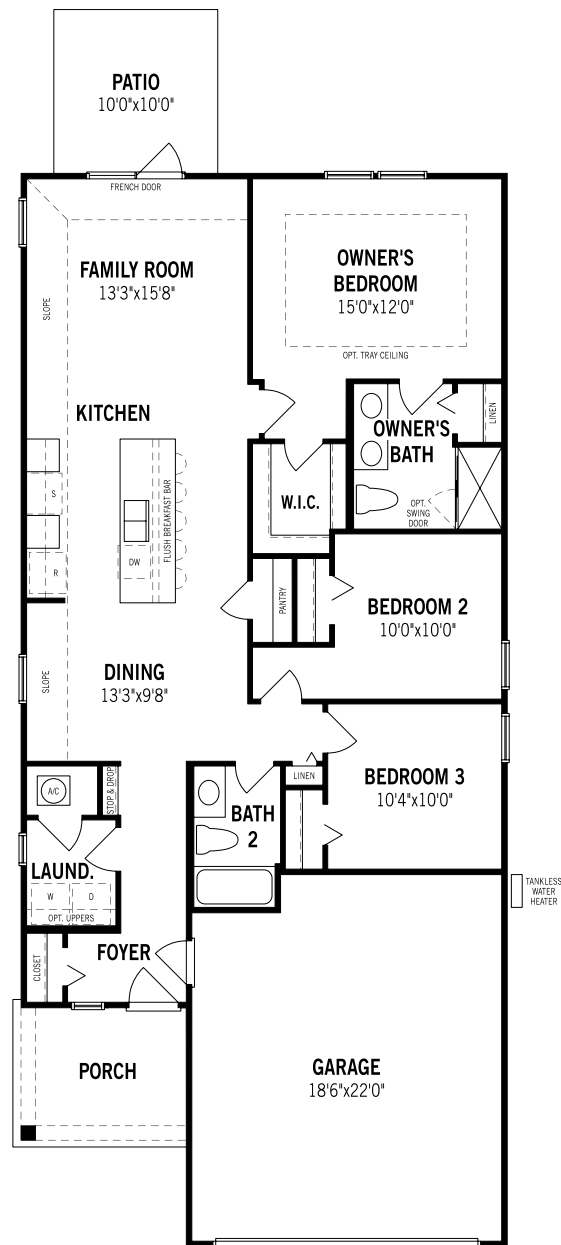

Barron - First Floor

Unselected Options: Owner's Bath Oasis, Covered Lanai

Printed on 1/9/23

Plans and elevations are artist's renderings and may contain options which are not standard on all models. Mattamy Homes reserves the right to make changes to these floorplans, specifications, dimensions and elevations without prior notice. Stated dimensions and square footage are approximate and should not be used as representation of the home's precise or actual size. Square footage of single family homes is generally based upon ANSI Z765-2003 but may vary from time to time and without notice. Square footage of multi-family homes are generally based upon ANSI BOMA Z65.1-1996 but may vary from time to time and without notice.