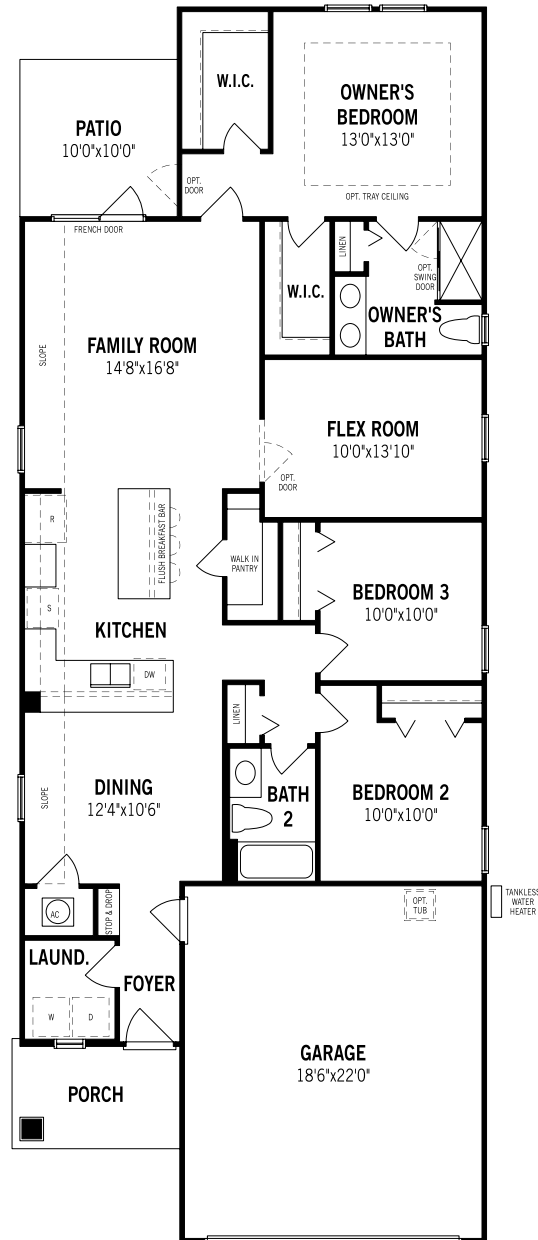

# Carrabelle - First Floor

Unselected Options: Owner's Bath Oasis, Covered Lanai, Bedroom 4 in Lieu of Flex

Printed on 1/9/23

Plans and elevations are artist's renderings and may contain options which are not standard on all models. Mattamy Homes reserves the right to make changes to these floorplans, specifications, dimensions and elevations without prior notice. Stated dimensions and square footage are approximate and should not be used as representation of the home's precise or actual size. Square footage of single family homes is generally based upon ANSI Z765-2003 but may vary from time to time and without notice. Square footage of multi-family homes are generally based upon ANSI BOMA Z65.1-1996 but may vary from time to time and without notice.